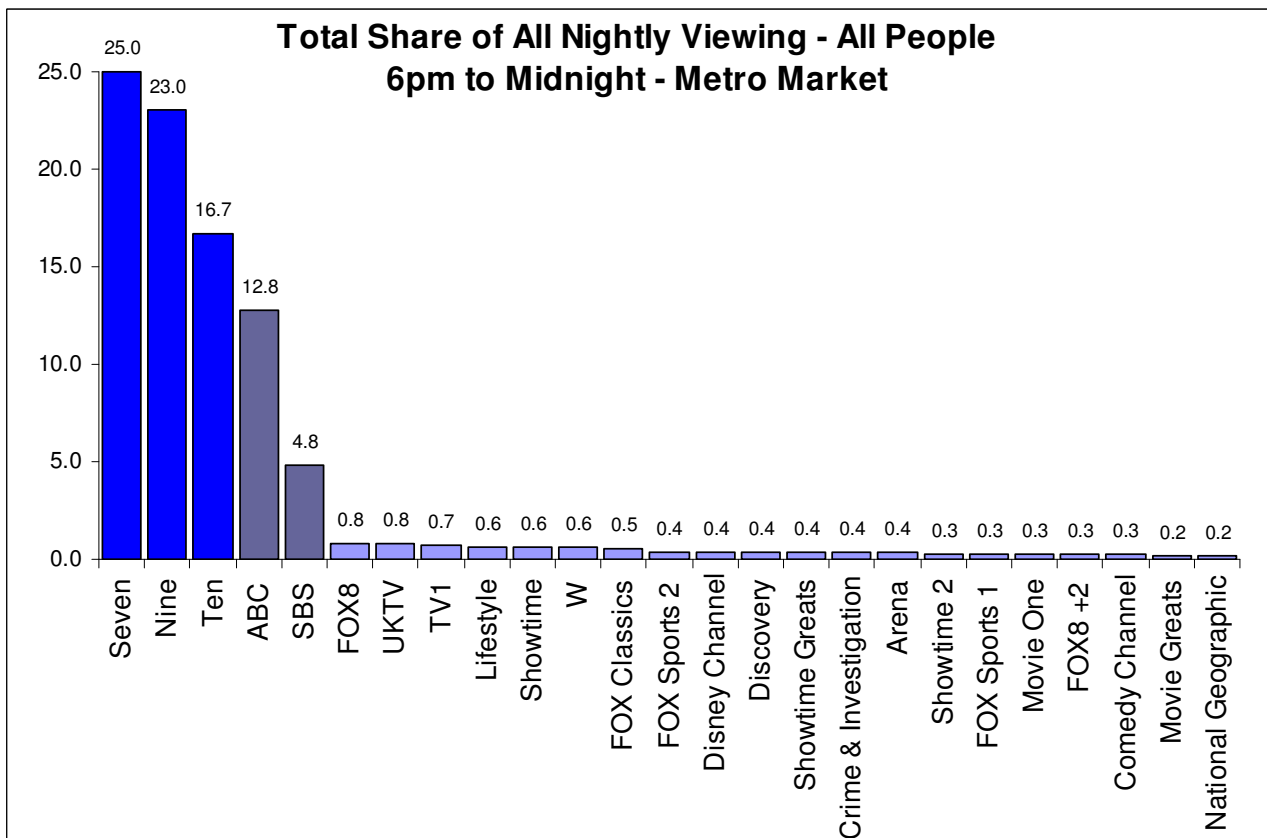

**Media Release**  
**13 February, 2006**

**Summer Ratings Report – Weeks 1 to 6, 2006**

While the 2006 ratings gun officially fired last night, Free TV networks have already lapped pay TV. Viewers overwhelmingly turned to Free TV this summer, as figures for the first six weeks of the calendar year reveal:

- Free-to-air television accounted for 85.3 per cent of all metro\* nightly viewing (6pm to midnight), while all of pay TV's 100 plus channels made up just 14.7 per cent.
- Not one of pay's 100+ channels achieved even a one per cent share of nightly viewing.
- During 6am to midnight, pay's top metro channel garnered just 1.3 per cent of all viewing.

Data is sourced from OzTAM and RegTAM and compiled by Survey Audits.

- Every one of the top 40 programs on Free TV averaged a minimum of 1.2 million metro viewers and 541,000 regional viewers.

*Top programs continued on second page...*

- An average of more than 2.7 million metro viewers tuned into the *Men's Final of the Australian Open Tennis* to watch champion Roger Federer defeat the popular Cypriot Marcos Baghdatis.
- One Day Cricket repeatedly attracted large audiences. For instance the *Australia v South Africa 20/20* match pulled an average metro audience of more than 2.1 million metro viewers and more than 1 million regional viewers.
- Drama continued to fare well on commercial free-to-air TV. Medical drama *House* returned to screens with an average metro audience of nearly 1.4 million. In contrast, pay's much-publicised drama *Love My Way* attracted just 71,000 viewers nationally.